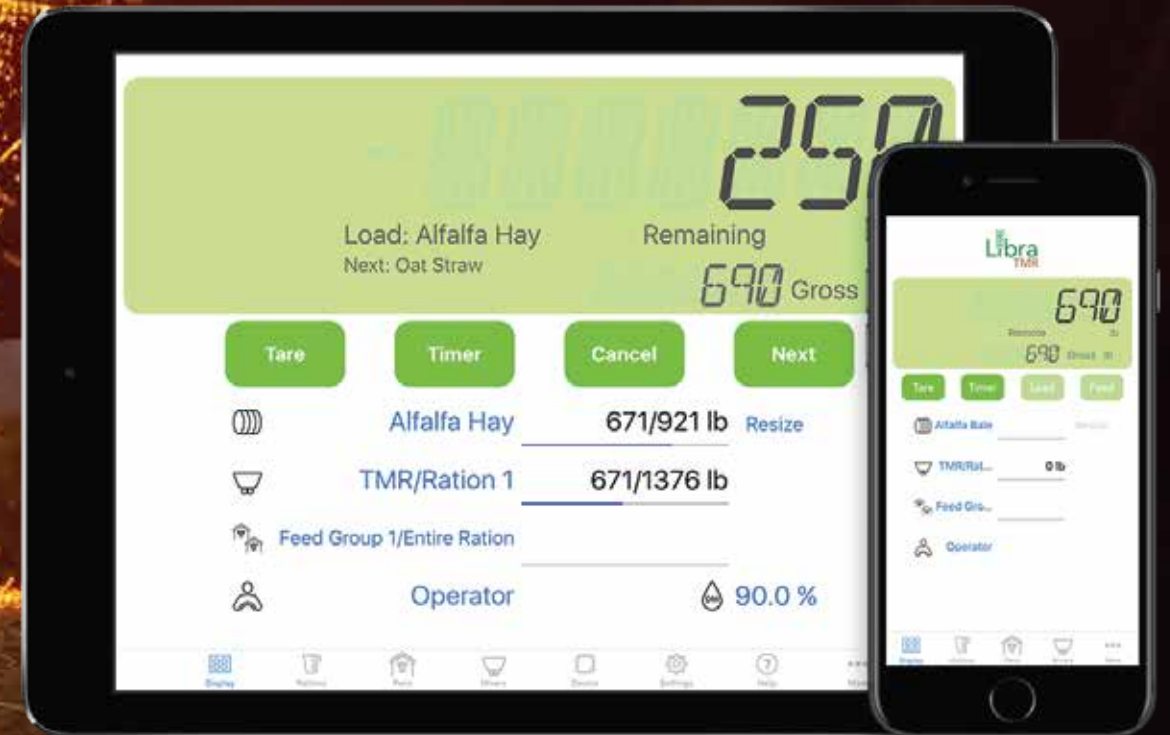

agrimatics.com

1-888-241-7216

Libra TMR

Next Generation Ration
and Data Management

400-15 Innovation Blvd.
Saskatoon, SK, Canada
S7N 2X8

A PRODUCT OF

Libra TMR

Libra TMR is a revolutionary ration weighing and data management solution. Its tablet-based design delivers a smart and simple way to build and manage your rations, pens, and feed groups. Know the exact weight of ingredients going into the mixer, track what has been fed to each pen, and easily export the data for vital information available at your fingertips!

Designed for the rugged agricultural environment, the Libra TMR device mounts directly on the mixer and connects to any industry-standard load cells for quick and easy installation.

Requires iOS 10 or newer.

FEATURES

App-Based

Use a tablet as your full-featured scale indicator

Get new app features and firmware updates right from the mobile device

Simplified Ration Management

Track each ingredient loaded and what has been fed to each pen in a feed group

Unlimited Remote Displays

View and tare live weights from multiple mobile devices within 400 feet of the mixer

Weighback

Precisely track and load refusal

Feedings

Divide any ration into multiple feedings per day